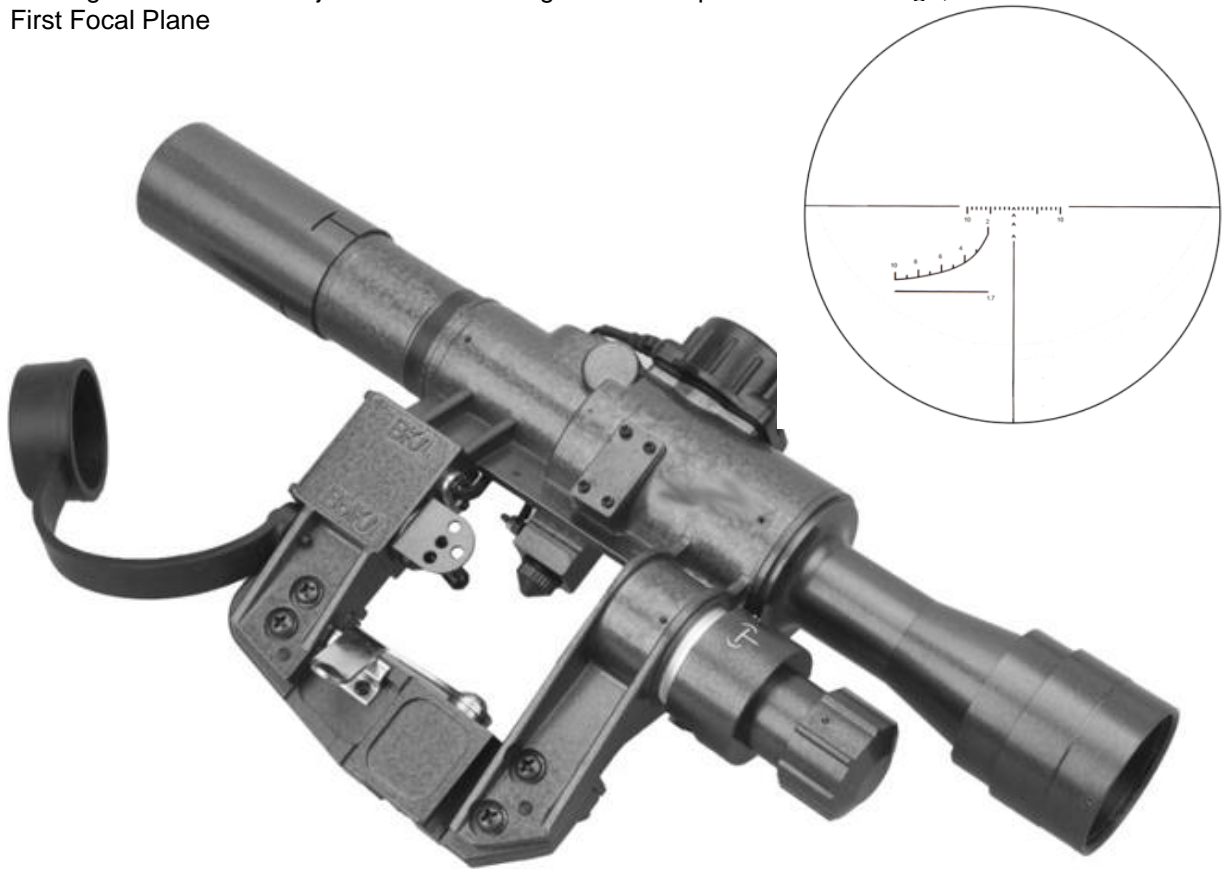

SCFF-15 SVD Dragunov 4x24 First Focal Plane Riflescope

Long Eye Relief,
Fit Dragunov and AK Series with Side Mount Rail,
with Eye Cover,
Use AA Battery,
Build-in Sunshade
First Focal Plane,
Windage and elevation adjustments will change the reticle position in the image,
First Focal Plane

Magnification: 4x
Objective Lens Dia.: 24mm
Exit Pupil: 6mm
Length: 260mm (10.2 inch)
Weight (net): 615g (21.7 ounce)
Eye Relief: 90mm (3.5 inch)
Field of view (@100yds): 31 feet
Optics Coating: Fully multi
Reticle: Etched glass SVD style reticle
Illumination: Red
Elevation: 0-1500 yards
Windage and elevation adjustments will change the reticle position in the image
Shock proof (2000g), water proof and fog proof (Nitrogen Purged)
High-durability aluminum alloy in black matte
Free fitting involved: rubber ocular cover, cleaning cloth