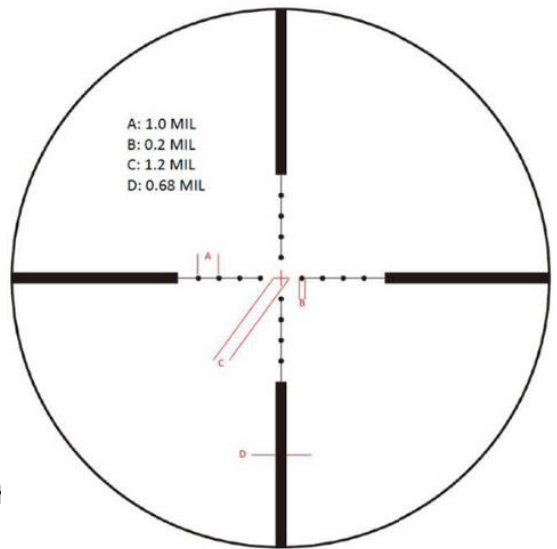

# SCFF-09 Siegfried 3-12x50 First Focal Plane Rifle Scope

First Focal Plane Etched Glass Reticle,  
34mm Monotube,  
Etched New MP Reticle,  
w/ Tactical Low Profile Picatinny Mount Rings  
1 Click for 1 cm Adjustment,  
Low Illumination System Support Night Vision,  
Free Honeycomb Sunshade

Magnification: 3-12x  
Objective Lens Dia: 50mm  
Ocular Lens Dia: 34mm  
Ocular Length: 70mm  
Exit Pupil: 4.2-16.3mm  
Length: 35mm (13.2 inch)  
Gap distance between objective and turret: 52mm (2.0 inch)  
Gap distance between ocular and turret: 35mm (1.4 inch)  
Weight (net): 810g (28.6 ounce)  
Eye Relief: 65-120mm (2.56-4.7 inch), Long eye relief  
Field of View (ft@100yds): 9.0-31.5  
Field of View (M@ 100M): 3.0-10.5  
Field of View (@100yds): 1.7-6.0 °  
Num of Lens: 13  
Optics Coating: Fully-multi coated crystal shapr clear  
Side Focus Range: 50 Meters to unlimited (50, 100, 200, 300, 400, 500, 700, 900 and infinite)  
Parallax:  $\pm 0.125$   
Reticle: First (Front) Focal Plan Etched New MP Reticle  
Elevation Range: 230cm (turret color change according to clock-wise or anti clock-wise adjustment)  
Windage Range: 120cm  
11 levels gred brightness illumination  
1st, 2nd and 3rd brightness is very weak that can support night vision  
34mm Hammer-forged Monotube  
Shock proof (1000g), Water Proof (at 300mm and 54 degree) and Fog Proof (Nitrogen Purged)  
High quality aluminum alloy in durable black matte finish  
Feature 1 Click 1cm direct finger W&E turrets adjustments with audible clicks for greater precision  
Fast focus eyepiece at olucar lens adjustment (diopter from -3 to 2)  
Free Fitting: one pair of 34mm tactical picatinny Mount, protective Caps and fine package