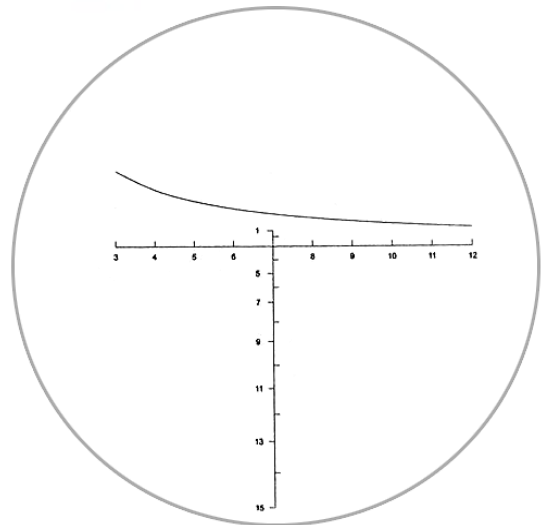

SCFF-02 Paladin 4-16x50 FFP Tactical Riflescope

Long Eye Relief, First Focal Plane Etched Glass Reticle,
Compact Design at 14 Inch (355mm) Length,
30mm Monotube,
High End Lens Cap,
Sunshade,
Green and Red Illumination
Side Focus Min 10 Yds

Magnification: 4-16x
Objective Lens Dia: 50mm
Ocular Lens Dia: 34mm
Ocular Length: 56mm
Exit Pupil: 3.0-12.2 mm
Length: 355mm (14.0 inch, without sunshade)
Weight (net): 800g (28.2 ounce)
Eye Relief: 89-130 mm (3.5-5.1 Inch), long eye relief
Field of View (ft@100yds): 6.3-25.15
Field of View (M@ 100M): 2.1-8.4
Field of View (@100yds): 1.2-4.8°
Num of Lens: 11
Optics Coating: Fully-multi coated diamond sharp clear
Parallax: ± 0.125
Side Focus Range: 10, 12, 25, 50, 100, 200, 300, 500, 800 Yard to unlimited
Reticle: Front Focal Plan Etched NEW Bullet Drop Compensation Glass Reticle
Elevation Range: 60 MOA
Windage Range: 60 MOA
7 levels green and red brightness illumination system
30mm Hammer-forged Monotube
press one to change the brightness
press 3 seconds without stop to change the color
press more than 5 seconds without stop to shut down the light
Shock proof (1000g), water proof (at 300mm and 54 degree) and fog proof (Nitrogen Purged)
High quality aluminum alloy in durable black matte finish
Feature 1/4 M.O.A direct high finger windage and elevation turrets adjustments
Fast focus eyepiece at olucar lens adjustment (diopter compensation)
Free Fittings involved: 30mm Tactical Weaver Mount or dovetail mount, Lens Cap, Sunshade and Fine Package
Battery : CR2032 (price withou battery)