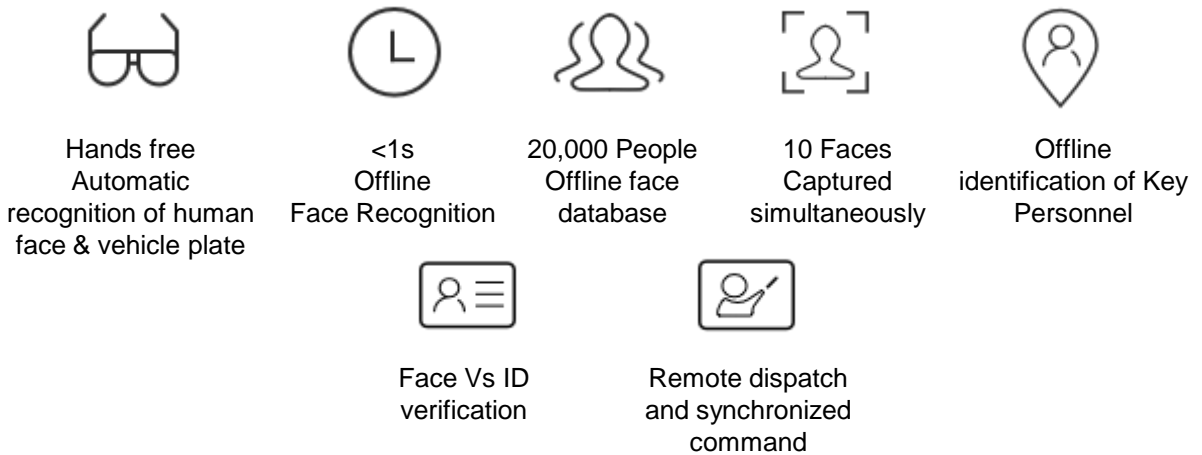

# GLX SMART SURVEILLANCE

GLX Force Mobile Surveillance Solution is accomplished with GLXSS smart glass, GLX Force mobile client and platform. GLX Force including LL-Vision's offline face recognition technology, also enhanced with our high performance & low power consumption neural network inference framework.

It helps users to accomplish fast and accurate recognition in various kinds of situations.