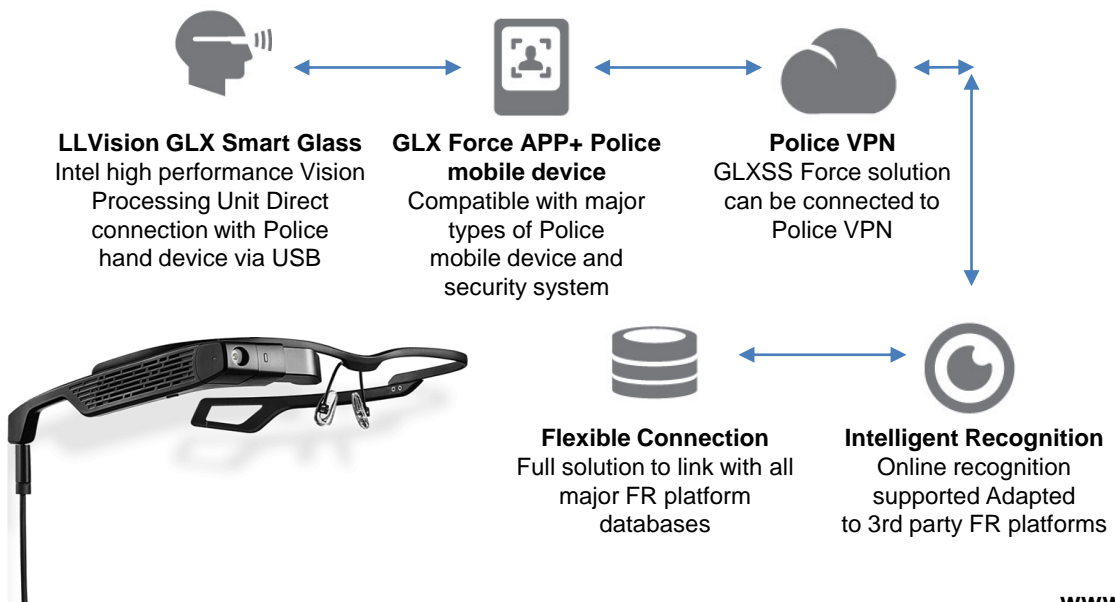

# GLX SMART SURVEILLANCE

GLX Force Mobile Surveillance Solution is accomplished with GLXSS smart glass, GLX Force mobile client and platform. GLX Force including LL-Vision's offline face recognition technology, also enhanced with our high performance & low power consumption neural network inference framework.

It helps users to accomplish fast and accurate recognition in various kinds of situations.

## Service framework

**Focusing** Automatic focusing , range ≥10CM

**Audio** Anti-noise dual mic, speaker, headset

**View angle** Rotatable camera module, maximum 35° adjustable range

**Interface** USB Type-C 3.0/2.0

**Privacy** Indicator light automatically light on when working